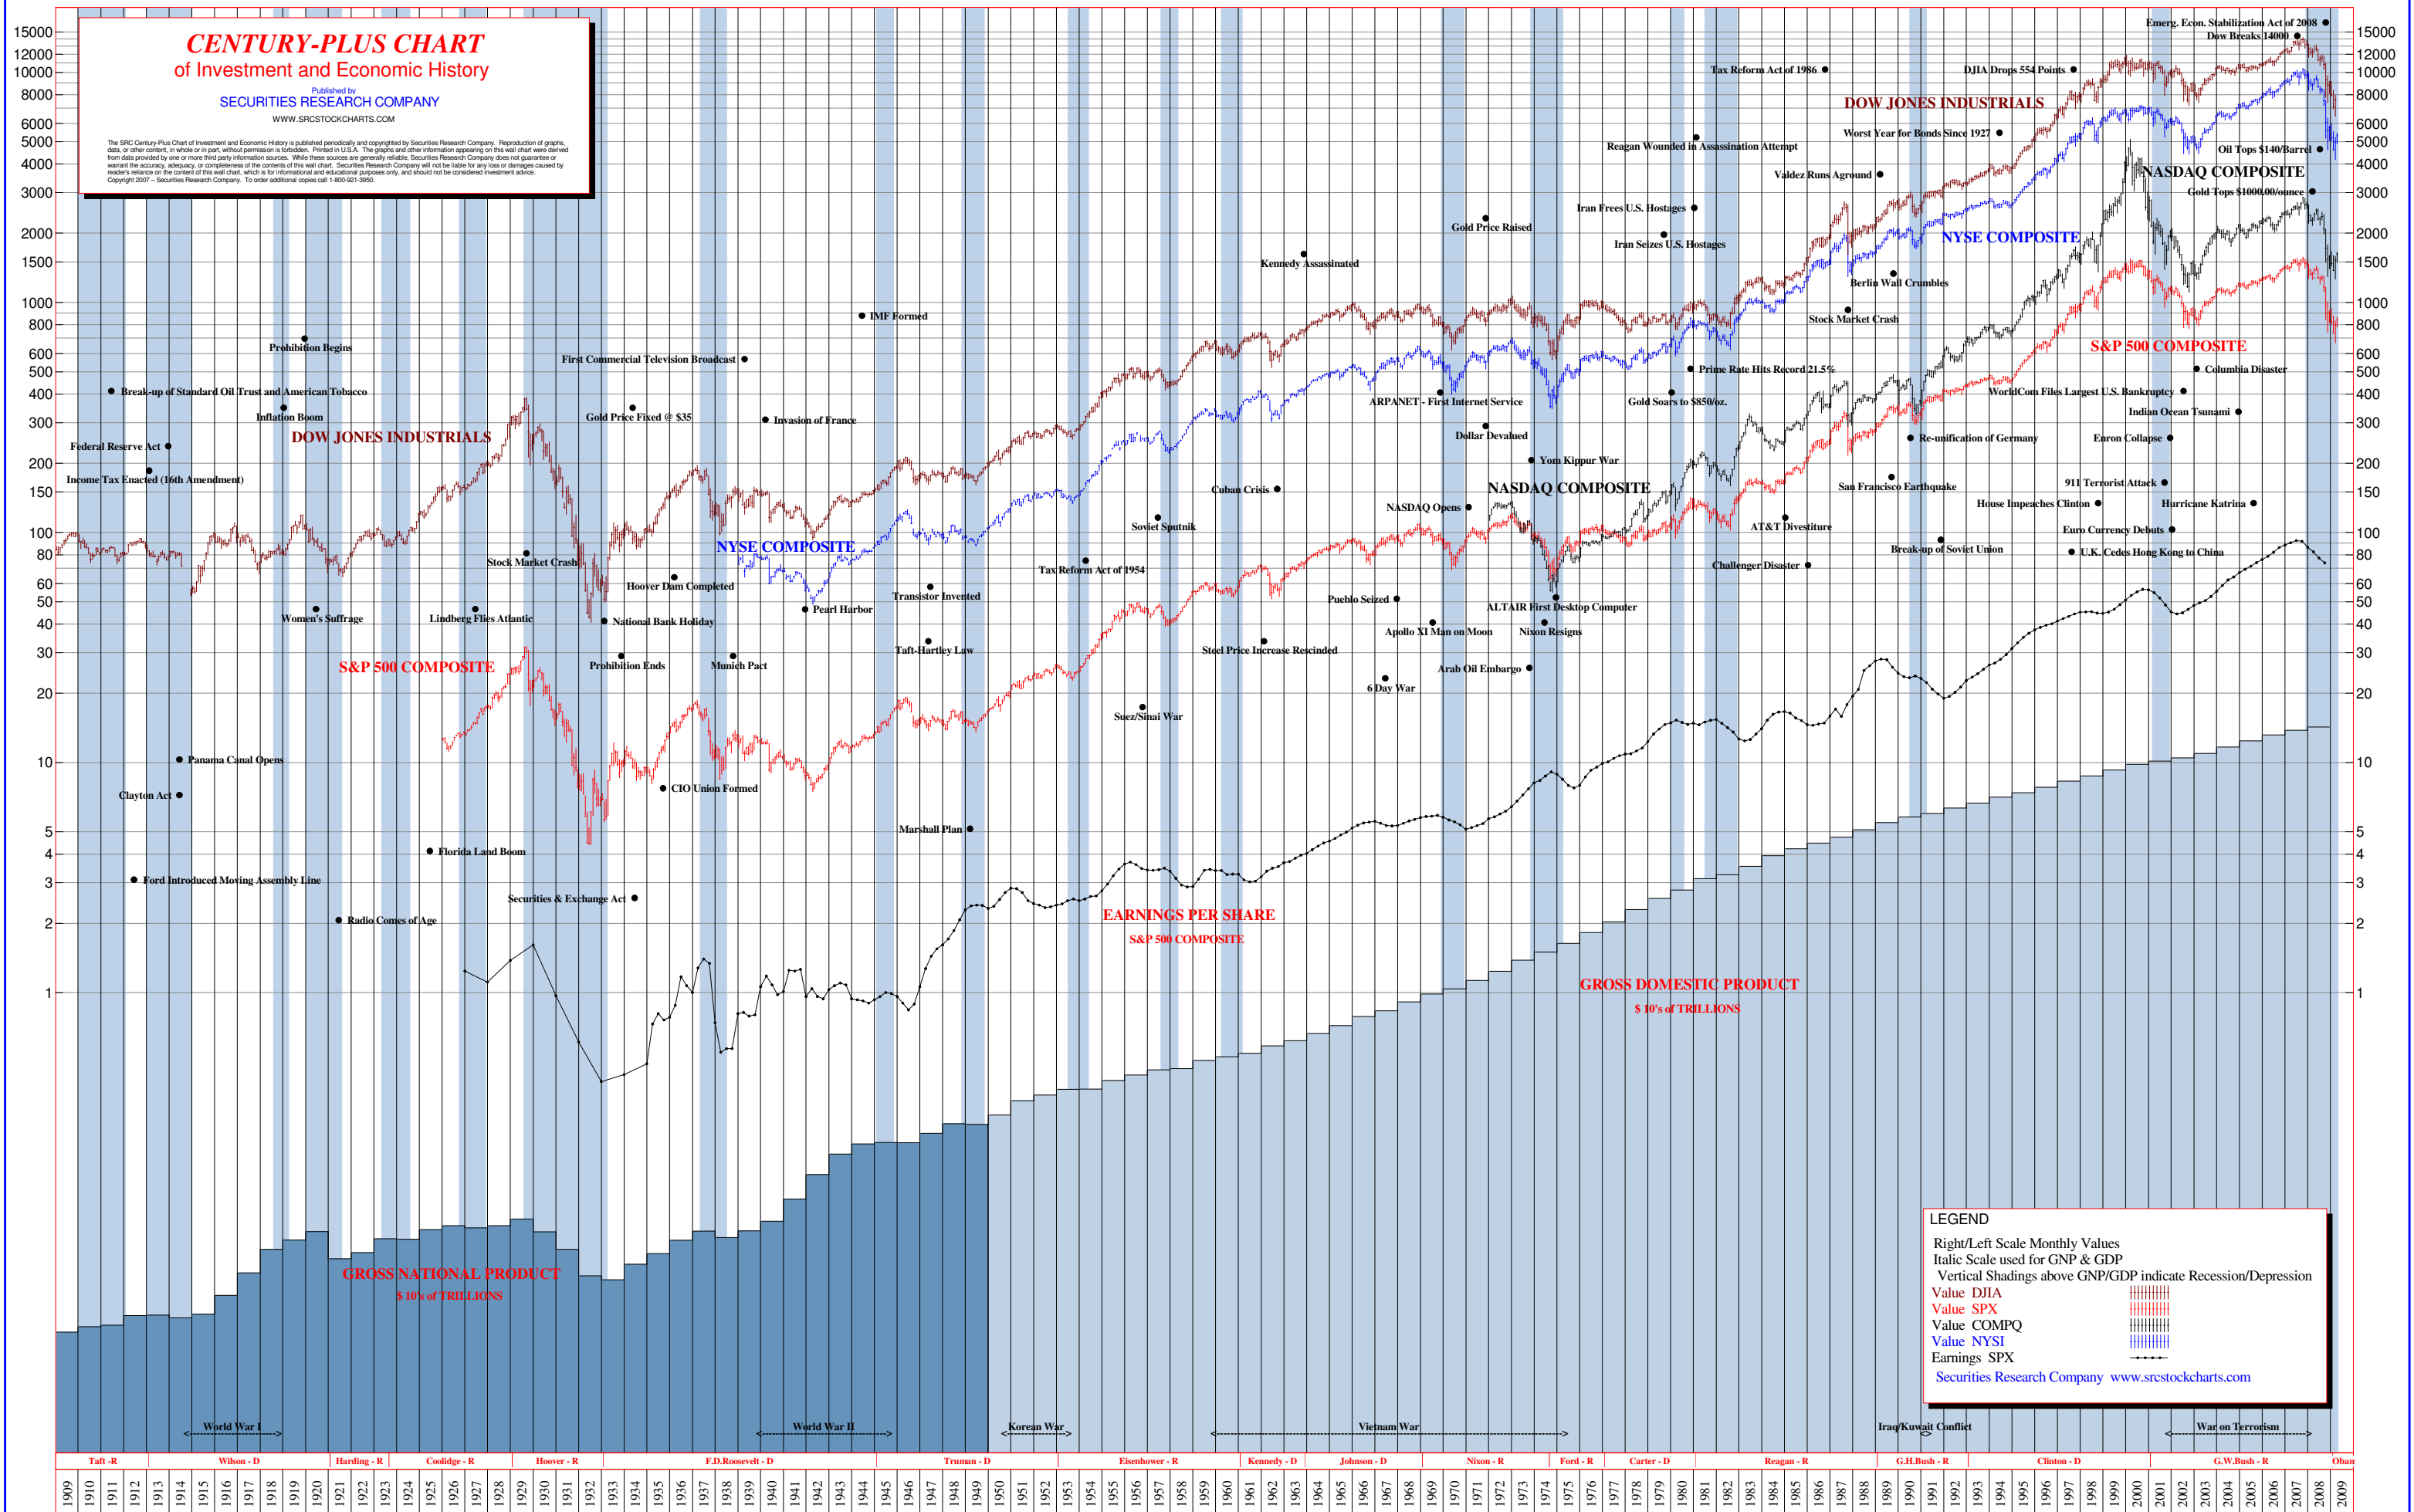

CENTURY-PLUS CHART

of Investment and Economic History

Published by
SECURITIES RESEARCH COMPANY
WWW.SRCSTOCKCHARTS.COM

LEGEND

- Right/Left Scale Monthly Values
- Italic Scale used for GNP & GDP
- Vertical Shadings above GNP/GDP indicate Recession/Depression
- Value DJIA
- Value SPX
- Value COMPQ
- Value NYSE
- Earnings SPX

Securities Research Company www.srcstockcharts.com

1909	1910	1911	1912	1913	1914	1915	1916	1917	1918	1919	1920	1921	1922	1923	1924	1925	1926	1927	1928	1929	1930	1931	1932	1933	1934	1935	1936	1937	1938	1939	1940	1941	1942	1943	1944	1945	1946	1947	1948	1949	1950	1951	1952	1953	1954	1955	1956	1957	1958	1959	1960	1961	1962	1963	1964	1965	1966	1967	1968	1969	1970	1971	1972	1973	1974	1975	1976	1977	1978	1979	1980	1981	1982	1983	1984	1985	1986	1987	1988	1989	1990	1991	1992	1993	1994	1995	1996	1997	1998	1999	2000	2001	2002	2003	2004	2005	2006	2007	2008	2009																																																																															
Taft - R										Wilson - D										Harding - R										Coolidge - R										Hoover - R										F.D.Roosevelt - D										Truman - D										Eisenhower - R										Kennedy - D										Johnson - D										Nixon - R										Ford - R										Carter - D										Reagan - R										G.H.Bush - R										Clinton - D										G.W.Bush - R										Obama